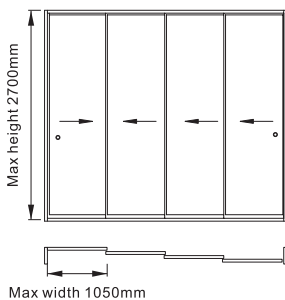

Narrow Frame Sliding Glass Doors