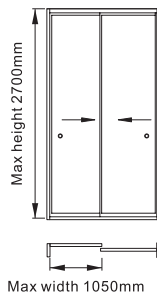

Narrow Frame Sliding Glass Doors