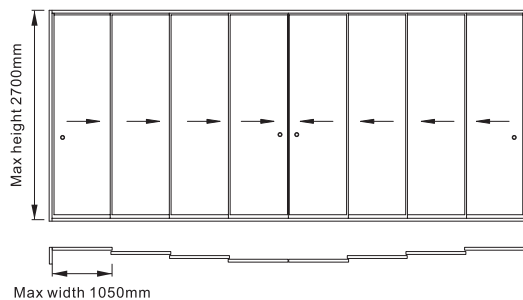

Narrow Frame Sliding Glass Doors