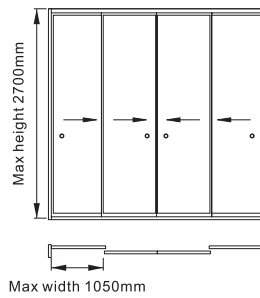

Narrow Frame Sliding Glass Doors