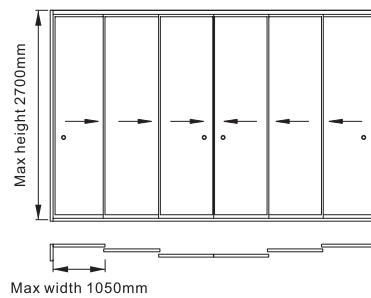

Narrow Frame Sliding Glass Doors