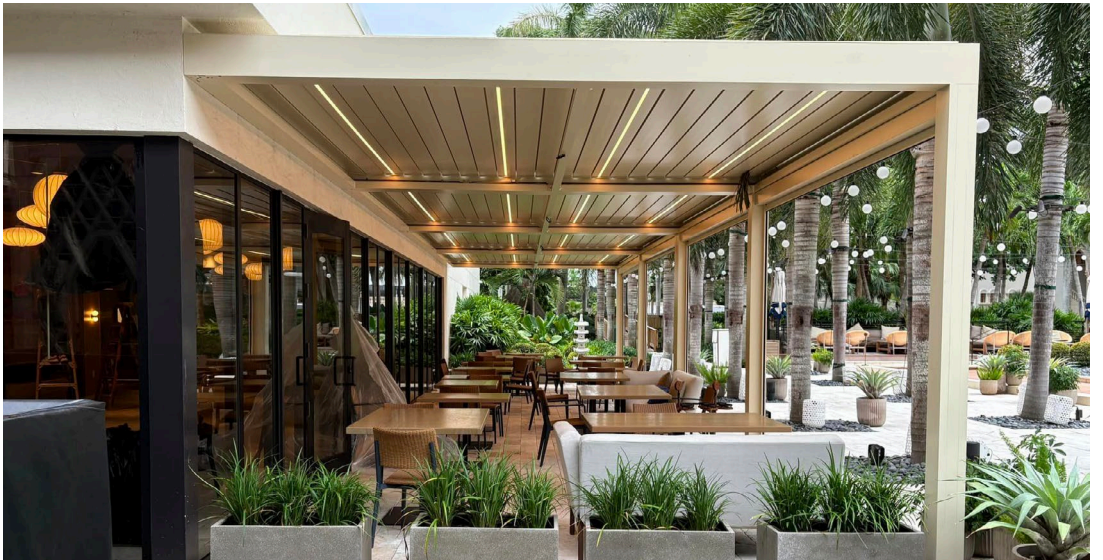

The image features a modern outdoor lounge area. In the foreground, a glass-enclosed structure with a white frame and floor contains a white sofa and two armchairs. To the right, a white sofa is placed on a dark patio. The background shows a blue sky with white clouds, green trees, and a building. The text 'UNIQUE CONCEPTS' is overlaid on a white banner at the top.

UNIQUE CONCEPTS

**Creating your dreamy
outdoor living space
indefinitely**

Get inspired

Patios, terraces, walk ways, backyards, carports, barbecue areas, balconies and swimming pools are some of the places where louvre pergola creates the ability to enjoy tranquility and create a dynamic entertainment area for family and friends.

Louvre pergola enhances the enjoyment of people's leisure experience. Restaurants, cafes, playgrounds, golf clubs, resorts, theme parks, science and technology parks, sports facilities, pool decks on boats and hospitals are just some of the applications where louvre pergola controls ambience, which is critical in providing quality services to customers.

Louver pergola Z188

Elegant pergola style, simple and stylish design, with automatic bioclimatic roof, aluminum slats that can rotate from 0 to 110°, smoothly adjustable rotation, giving you precise control of light and air circulation whatever the weather. Pergola Z188 is sturdy and weatherproof, and accessories such as lighting, glazing, heating and blinds make it perfect for year-round use. Perfect for private special places at home or commercial use. This product is available in custom sizes in the range.