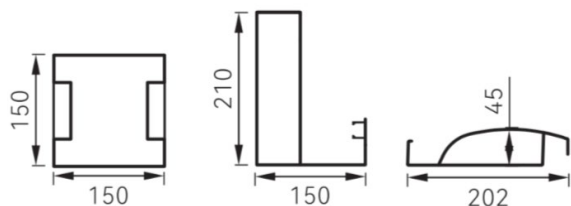

Specification of aluminum profiles

Material	6063-T6 Aluminum alloy
Powder coating	AkzoNobel brand in different colors
Max size	6000x4500mm
Application	Four seasons in a year
Wind resistance	180-220km/h
Snow load	60-80cm