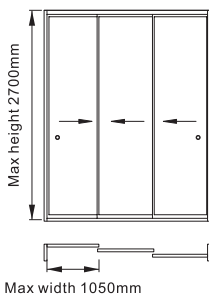

Narrow Frame Sliding Glass Doors